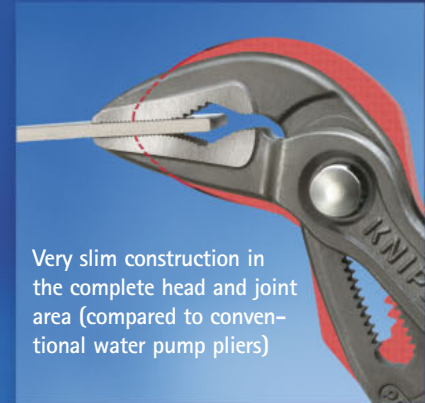

KNIPEX Quality – Made in Germany

KNIPEX–"Cobra" ES

The Extra Slim Water Pump Plier

NEW

- very slim construction in the head and joint area
- long, narrow jaws
- particularly suitable for working in confined areas

KNIPEX Quality - Made in Germany

KNIPEX-"Cobra" ES – the Extra Slim Water Pump Plier

87 KNIPEX-"Cobra" ES
patented

DIN ISO 8976

87 51 250

- ▶ particularly good access to the workpiece due to very slim construction of head and joint area
- ▶ long, narrow jaws: gripping depth up to 42 mm
- ▶ ideal for service and maintenance, equipment repair, automotive and general industry
- ▶ firm grip also on flat material due to three-point rest
- ▶ capacity:
for nuts up to 42 mm (1 5/8") a/f
for pipes 1 1/4"
- ▶ one-hand fine adjustment directly on the workpiece by pushing a button. 19 adjustment positions for perfect grip on different sized workpieces and favourable position of the hand
- ▶ particularly large opening width
- ▶ reliable catching of the hinge bolt: no unintentional shifting
- ▶ box-joint design: high stability because of double guide
- ▶ self-locking on pipes and nuts: no slipping on the workpiece and low handforce required
- ▶ gripping surfaces with special hardened teeth, teeth hardness approx. 61 HRC
- ▶ guard prevents operators' fingers being pinched
- ▶ favourable lever action: optimum transmission of force

KNIPEX
special

Subject to the increasing compactness of components and machines the workspace becomes more confined. However, the requirements on the gripping force and capacity of tools on the other hand do not decrease. KNIPEX-"Cobra" ES allows powerful gripping in confined areas.

Optimum access to the workpiece. Ideal for service and maintenance, equipment repair, automotive and general industry

Grips nuts up to 42 mm (1 5/8") across flats

Article-No.	EAN-Code	Head	Handles	Capacity		g
				for pipes	for nuts	
87 51 250	061267	polished	with non-slip plastic coating	1 1/4"	42 mm	325